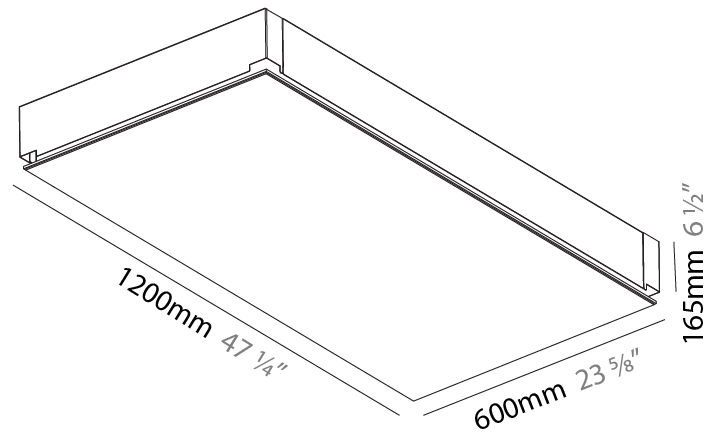

PHYSICAL

Shape: Rectangle
Length (mm): 1200
Length (in): 47 1/4
Width (mm): 600
Width (in): 23 5/8
Depth (mm): 165
Depth (in): 6 1/2
Ceiling Thickness (mm): 10 / 12.5 / 15 / 25 / 30
Ceiling Thickness (in): 3/8 or 1/2 or 9/16 or 1 or 1 3/16
Min. Recessing Depth (mm): 180
Min. Recessing Depth (in): 7 1/16
Light Distribution: Direct
Weight (kg): 22.217
Weight (lbs): 48.88
Diffuser: PMMA - Opal
Fixture Material: Extruded Aluminum / Steel
Cut-out Measurements: 1235mm / 48 5/8" x 635mm / 25"
Upon Request: Unique Sizes Unique Ceiling Thickness Unique Mounting Depth Spot Inserts

ELECTRICAL

Lamp Type: LED (Zhaga Standard)
Input Wattage (W): 110
Total Output Wattage (W): 92
Dimming: [Tri-Mode (Non-Dimming and Phase Dimming (120Vac only) and 0-10V Dimming)](#)
Driver Included: Yes
Driver Location: Integrated
Driver Type: Constant Current - Universal
Driver Class: Class 2
Input Voltage (V): 120 - 277
Constant Current (MA): 350

LED

[Color Temperature (*K): 3000 / 3500 / 4000](#)
Max. Delivered Lumen (lm): 8690 / 8830 / 9010
CRI: >80 CRI
Efficiency (%): 0.651
Lamp Life (hrs): 50000
Upon Request: RGB Tunable White Special Color Temperature CRI90

OPTICAL

RATINGS AND CERTIFICATIONS

Certified By: Certified for North American Standards
IP rating: IP20

PROJECT
TYPE
SPECIFIER
QUANTITY
DATE